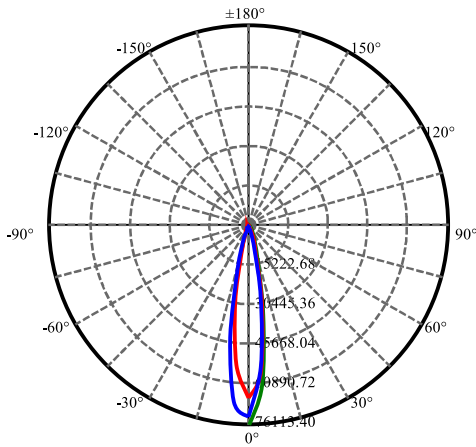

Physical Dimensions

21"
(532mm)

Attached mounting
bracket

Photometrics

For additional photometric information and IES files, please visit PrizmLighting.com

ZONAL LUMEN SUMMARY (3000K)

Zone	Lumens	%Lamp	%Fixt
0-30	10053.80	100.54%	89.36%
0-40	10549.96	105.50%	93.77%
0-60	11025.05	110.25%	97.99%
0-90	11198.62	111.99%	99.54%
0-120	11199.75	112.00%	99.55%
0-180	11250.68	112.51%	100.00%
60-90	255.81	2.56%	2.27%
90-120	2.94	0.03%	0.03%
90-130	3.97	0.04%	0.04%
90-150	11.45	0.11%	0.10%
90-180	51.74	0.52%	0.46%
0-19.96	9000.54	90.01%	80.00%

LUX DISTANCE CURVE (3000K)

Max , Ave Beam angle of C30 plane 21.80

LUX DISTRIBUTION CURVE (3000K)

ISO CANDELA DIAGRAM (3000K)

[Unit:cd]
Imax:76113.40

- (10%Imax) 7611.34
- (20%Imax) 15222.7
- (30%Imax) 22834
- (40%Imax) 30445.4
- (50%Imax) 38056.7
- (60%Imax) 45668
- (70%Imax) 53279.4
- (80%Imax) 60890.7
- (90%Imax) 68502.1