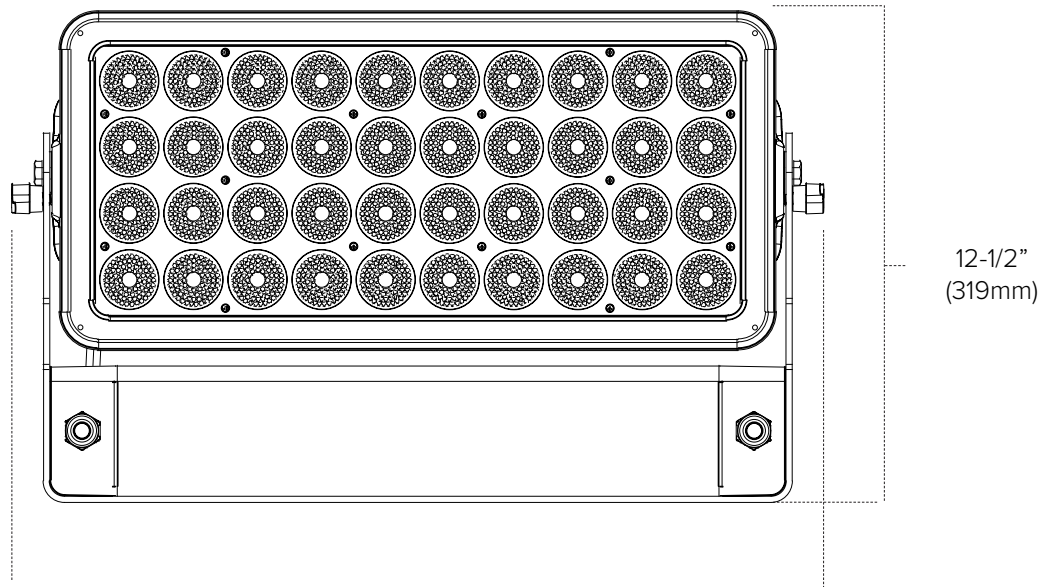

PROJECT: TYPE:

LOCATION: CAT:

Black Silver White
Silver and White finishes are available as special order only

Description

Heavy duty array wall washer in 3000K, RGB, or RGBW

Features

- 4x10 array pattern with long-life, low-maintenance LEDs
- Quick-ship & special order options available (please allow 12-16 weeks for special order options)
- Durable die-cast aluminum housing with IP65 rating
- Single cable power and signal linking
- DMX 512 Data protocol
- RDM Required to address - fixtures are factory set to ID=001
- Adjustable angle design and easy installation maximizes on site flexibility
- Additional optics and visor options available (special order only)

Technical Information

CCT	3000K	RGB	RGBW
Input Voltage Range	100-240V AC, 50/60Hz		
Max Power	156W	160W	162W
Power Factor	0.994	0.995	0.995
Input Current	1.57A	1.61A	1.57A
Drive Current	1.2A	0.4A	0.3A
Max Power Linking	5 units		
Max Signal Linking	30 units (use PZM-WW-SIGADPT-BK)		
Max Lumens	9100Lm	4000Lm	4000Lm
Dimming	0-100%		
Strobe	0-20Hz		
Data Protocol	DMX512; RDM Required for address		
DMX Channel	1 Channel (2 Channels for Strobe)	3 Channels (5 Channels for Strobe)	4 Channels (6 Channels for Strobe)
Optics	20° Standard (40° option available - special order only)		
Net Weight	11.2Kg (24.7Lbs)		
Working Temp	-20°C (-4°F) ~ 45° (113°F)		
IP Grade	IP65		
Safety Rating	cULus Listed; Wet locations		
Rated Life	50,000 Hours		

Physical Dimensions

21"
(532mm)

Attached mounting
bracket

Photometrics

For additional photometric information and IES files, please visit PrizmLighting.com

ZONAL LUMEN SUMMARY (3000K)

Zone	Lumens	%Lamp	%Fixt
0-30	10053.80	100.54%	89.36%
0-40	10549.96	105.50%	93.77%
0-60	11025.05	110.25%	97.99%
0-90	11198.62	111.99%	99.54%
0-120	11199.75	112.00%	99.55%
0-180	11250.68	112.51%	100.00%
60-90	255.81	2.56%	2.27%
90-120	2.94	0.03%	0.03%
90-130	3.97	0.04%	0.04%
90-150	11.45	0.11%	0.10%
90-180	51.74	0.52%	0.46%
0-19.96	9000.54	90.01%	80.00%