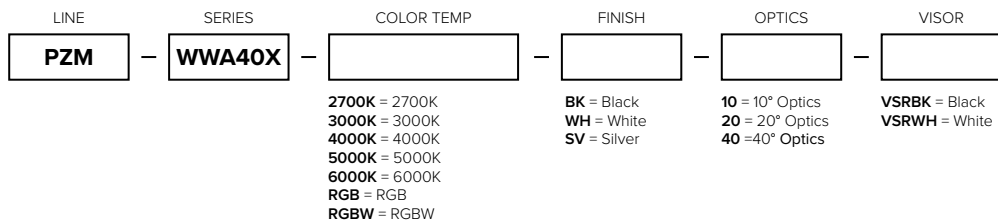

ACCESSORY	ITEM NUMBER
POWER + SIGNAL LEAD FOR WALL WASHERS (3 PIN SIGNAL LEAD - 6 PIN TO FIXTURE)	PZM-WW-PSL-BK
10FT XLR3 SIGNAL EXTENSION FOR WALL WASHERS (3PIN)	PZM-WW-XLR3-10-BK
XLR3 TO XLR5 ADAPTER	PZM-WW-XLR3-XLR5
SIGNAL TERMINATION END FOR WALL WASHERS, BLACK	PZM-WW-SIGEND-BK
POLE CLAMP WITH SAFETY CABLE FOR WALL WASHERS	PZM-WW-PCLMP

Special Order Information

Please allow 12-16 weeks for special order items

Control

DMX 512 Protocol
Requires RDM (Remote Device Management) to address each fixture. Each fixture is factory set to ID=001.

CCT	3000K	RGB	RGBW
Data Protocol	DMX512; RDM Required for address		
DMX Channel	1 Channel (2 Channels for Strobe)	3 Channels (5 Channels for Strobe)	4 Channels (6 Channels for Strobe)

NOTES