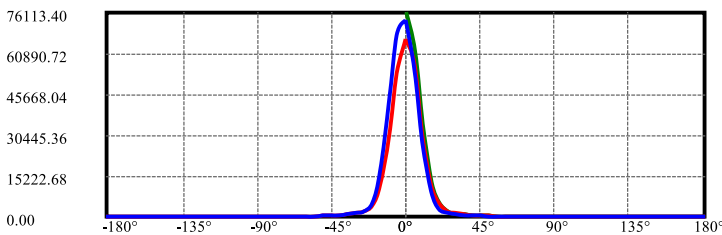

Physical Dimensions

21"
(532mm)

Attached mounting
bracket

Photometrics

For additional photometric information and IES files, please visit PrizmLighting.com

ZONAL LUMEN SUMMARY (3000K)

Zone	Lumens	%Lamp	%Fixt
0-30	10053.80	100.54%	89.36%
0-40	10549.96	105.50%	93.77%
0-60	11025.05	110.25%	97.99%
0-90	11198.62	111.99%	99.54%
0-120	11199.75	112.00%	99.55%
0-180	11250.68	112.51%	100.00%
60-90	255.81	2.56%	2.27%
90-120	2.94	0.03%	0.03%
90-130	3.97	0.04%	0.04%
90-150	11.45	0.11%	0.10%
90-180	51.74	0.52%	0.46%
0-19.96	9000.54	90.01%	80.00%

LUX DISTANCE CURVE (3000K)

Max , Ave Beam angle of C30 plane 21.80

LUX DISTRIBUTION CURVE (3000K)

ISO CANDELA DIAGRAM (3000K)

[Unit:cd]
Imax:76113.40

- (10%Imax) 7611.34
- (20%Imax) 15222.7
- (30%Imax) 22834
- (40%Imax) 30445.4
- (50%Imax) 38056.7
- (60%Imax) 45668
- (70%Imax) 53279.4
- (80%Imax) 60890.7
- (90%Imax) 68502.1