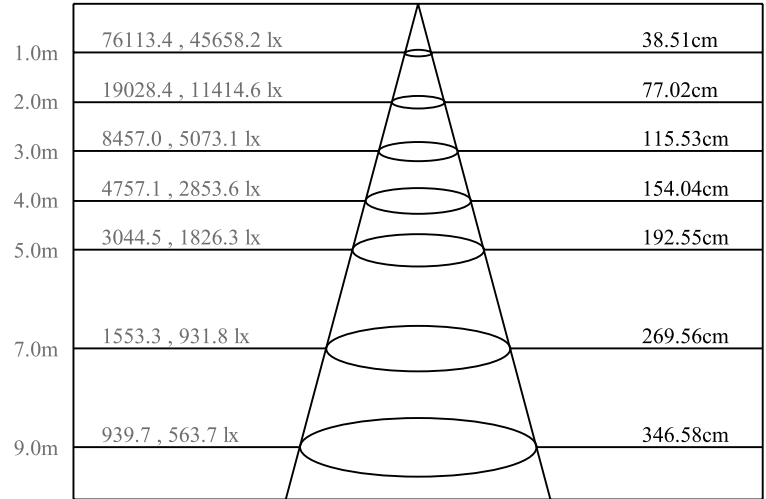

Physical Dimensions

21"
(532mm)

Attached mounting
bracket

Photometrics

For additional photometric information and IES files, please visit PrizmLighting.com

ZONAL LUMEN SUMMARY (3000K)

Zone	Lumens	%Lamp	%Fixt
0-30	10053.80	100.54%	89.36%
0-40	10549.96	105.50%	93.77%
0-60	11025.05	110.25%	97.99%
0-90	11198.62	111.99%	99.54%
0-120	11199.75	112.00%	99.55%
0-180	11250.68	112.51%	100.00%
60-90	255.81	2.56%	2.27%
90-120	2.94	0.03%	0.03%
90-130	3.97	0.04%	0.04%
90-150	11.45	0.11%	0.10%
90-180	51.74	0.52%	0.46%
0-19.96	9000.54	90.01%	80.00%

LUX DISTANCE CURVE (3000K)

Max , Ave Beam angle of C30 plane 21.80

LUX DISTRIBUTION CURVE (3000K)

ISO CANDELA DIAGRAM (3000K)

[Unit:cd]
Imax:76113.40

- (10%Imax) 7611.34
- (20%Imax) 15222.7
- (30%Imax) 22834
- (40%Imax) 30445.4
- (50%Imax) 38056.7
- (60%Imax) 45668
- (70%Imax) 53279.4
- (80%Imax) 60890.7
- (90%Imax) 68502.1