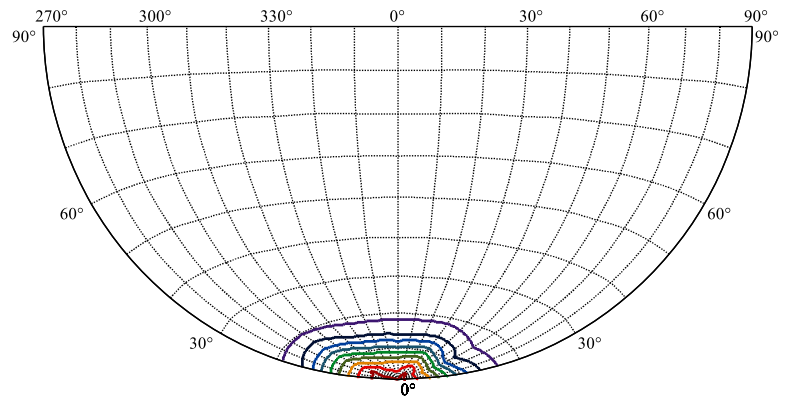

Physical Dimensions

21"
(532mm)

Attached mounting
bracket

Photometrics

For additional photometric information and IES files, please visit PrizmLighting.com

ZONAL LUMEN SUMMARY (3000K)

Zone	Lumens	%Lamp	%Fixt
0-30	10053.80	100.54%	89.36%
0-40	10549.96	105.50%	93.77%
0-60	11025.05	110.25%	97.99%
0-90	11198.62	111.99%	99.54%
0-120	11199.75	112.00%	99.55%
0-180	11250.68	112.51%	100.00%
60-90	255.81	2.56%	2.27%
90-120	2.94	0.03%	0.03%
90-130	3.97	0.04%	0.04%
90-150	11.45	0.11%	0.10%
90-180	51.74	0.52%	0.46%
0-19.96	9000.54	90.01%	80.00%

LUX DISTANCE CURVE (3000K)

Max , Ave Beam angle of C30 plane 21.80

LUX DISTRIBUTION CURVE (3000K)

ISO CANDELA DIAGRAM (3000K)

[Unit:cd]
Imax:76113.40

- (10%Imax) 7611.34
- (20%Imax) 15222.7
- (30%Imax) 22834
- (40%Imax) 30445.4
- (50%Imax) 38056.7
- (60%Imax) 45668
- (70%Imax) 53279.4
- (80%Imax) 60890.7
- (90%Imax) 68502.1