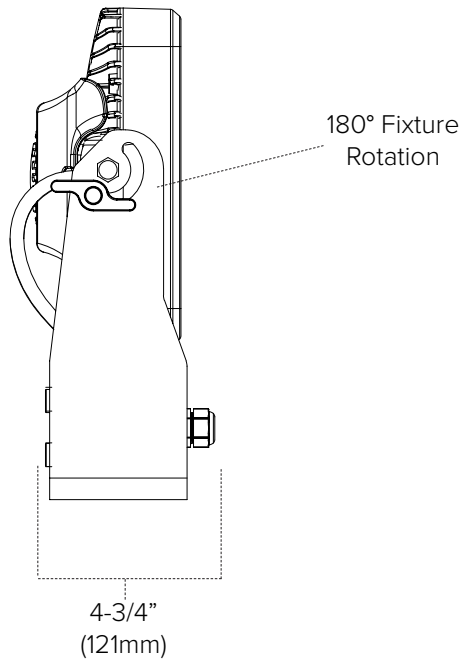

Technical Information

CCT	3000K	RGB	RGBW
Input Voltage Range	100-240V AC, 50/60Hz		
Max Power	156W	160W	162W
Power Factor	0.994	0.995	0.995
Input Current	1.57A	1.61A	1.57A
Drive Current	1.2A	0.4A	0.3A
Max Power Linking	5 units		
Max Signal Linking	30 units (use PZM-WW-SIGADPT-BK)		
Max Lumens	9100Lm	4000Lm	4000Lm
Dimming	0-100%		
Strobe	0-20Hz		
Data Protocol	DMX512; RDM Required for address		
DMX Channel	1 Channel (2 Channels for Strobe)	3 Channels (5 Channels for Strobe)	4 Channels (6 Channels for Strobe)
Optics	20° Standard (40° option available - special order only)		
Net Weight	11.2Kg (24.7Lbs)		
Working Temp	-20°C (-4°F) ~ 45° (113°F)		
IP Grade	IP65		
Safety Rating	cULus Listed; Wet locations		
Rated Life	50,000 Hours		

Physical Dimensions

21"
(532mm)

Attached mounting
bracket

Photometrics

For additional photometric information and IES files, please visit PrizmLighting.com

ZONAL LUMEN SUMMARY (3000K)

Zone	Lumens	%Lamp	%Fixt
0-30	10053.80	100.54%	89.36%
0-40	10549.96	105.50%	93.77%
0-60	11025.05	110.25%	97.99%
0-90	11198.62	111.99%	99.54%
0-120	11199.75	112.00%	99.55%
0-180	11250.68	112.51%	100.00%
60-90	255.81	2.56%	2.27%
90-120	2.94	0.03%	0.03%
90-130	3.97	0.04%	0.04%
90-150	11.45	0.11%	0.10%
90-180	51.74	0.52%	0.46%
0-19.96	9000.54	90.01%	80.00%