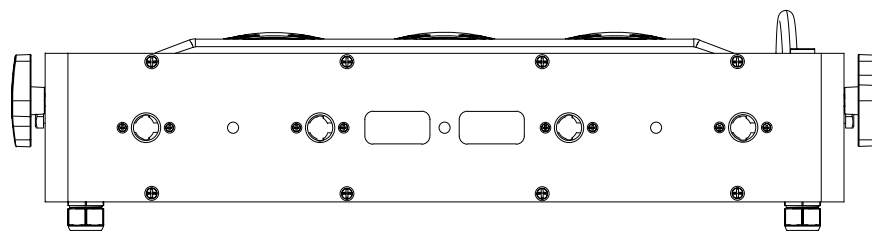

Technical Information

CCT	3000K	RGB	RGBW
Input Voltage Range	100-240V AC, 50/60Hz		
Max Power	156W	160W	162W
Power Factor	0.994	0.995	0.995
Input Current	1.57A	1.61A	1.57A
Drive Current	1.2A	0.4A	0.3A
Max Power Linking	5 units		
Max Signal Linking	30 units (use PZM-WW-SIGADPT-BK)		
Max Lumens	9100Lm	4000Lm	4000Lm
Dimming	0-100%		
Strobe	0-20Hz		
Data Protocol	DMX512; RDM Required for address		
DMX Channel	1 Channel (2 Channels for Strobe)	3 Channels (5 Channels for Strobe)	4 Channels (6 Channels for Strobe)
Optics	20° Standard (40° option available - special order only)		
Net Weight	11.2Kg (24.7Lbs)		
Working Temp	-20°C (-4°F) ~ 45° (113°F)		
IP Grade	IP65		
Safety Rating	cULus Listed; Wet locations		
Rated Life	50,000 Hours		

Physical Dimensions

21"
(532mm)

Attached mounting
bracket

Photometrics

For additional photometric information and IES files, please visit PrizmLighting.com

ZONAL LUMEN SUMMARY (3000K)

Zone	Lumens	%Lamp	%Fixt
0-30	10053.80	100.54%	89.36%
0-40	10549.96	105.50%	93.77%
0-60	11025.05	110.25%	97.99%
0-90	11198.62	111.99%	99.54%
0-120	11199.75	112.00%	99.55%
0-180	11250.68	112.51%	100.00%
60-90	255.81	2.56%	2.27%
90-120	2.94	0.03%	0.03%
90-130	3.97	0.04%	0.04%
90-150	11.45	0.11%	0.10%
90-180	51.74	0.52%	0.46%
0-19.96	9000.54	90.01%	80.00%

LUX DISTANCE CURVE (3000K)

Max , Ave Beam angle of C30 plane 21.80

LUX DISTRIBUTION CURVE (3000K)

ISO CANDELA DIAGRAM (3000K)

[Unit:cd]
Imax:76113.40

- (10%Imax) 7611.34
- (20%Imax) 15222.7
- (30%Imax) 22834
- (40%Imax) 30445.4
- (50%Imax) 38056.7
- (60%Imax) 45668
- (70%Imax) 53279.4
- (80%Imax) 60890.7
- (90%Imax) 68502.1