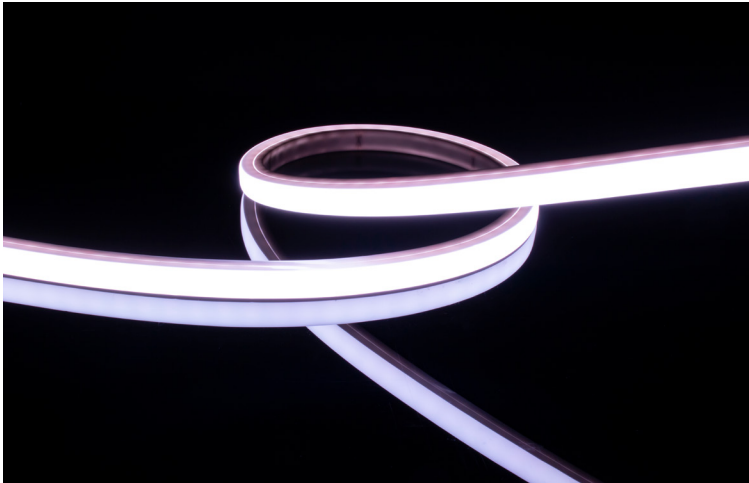

PROJECT:	TYPE:
LOCATION:	CAT:

Description

Flexible LED linear lighting that mimics the look of neon in a brighter, longer lasting format that consumes less power

Features

- PU construction provides excellent UV, salt water, chlorine, high temperature, and impact resistance
- Weatherproof IP67 outdoor rating
- Vertical flexibility (relative to light source)
- Quick-ship skus or special order options

Mounting

Aluminum channel or mounting clips

Applications

Outlining building facades and roof-lines, columns and pillars, coves and eaves

Warranty

5 Years

Technical Information

Input Voltage	24V DC Constant Voltage				
Max Current	0.416A per meter / 0.127A per foot				
Max Power	10W per meter / 3.05W per foot				
Color	Ultra Warm White	Warm White	White	Bright White	Cool White
CCT/nm	2700K	3000K	4000K	5000K	6000K
Lumens	246Lm/ft	250Lm/ft	259Lm/ft	263Lm/ft	268Lm/ft
CRI	80+				
Cut Increments	50mm (1.96")				
Max Run	10 meters (32.8 feet) interconnected				
Dimming	10-100% with most TRIAC or ELV dimmers*; 0-10V Dimming capable				
Ambient Temp	-30°C (-22°F) to 80°C (176°F)**				
Rating	cETLus Listed; Indoor/Outdoor; IP67				
Rated Life	50,000 Hours				