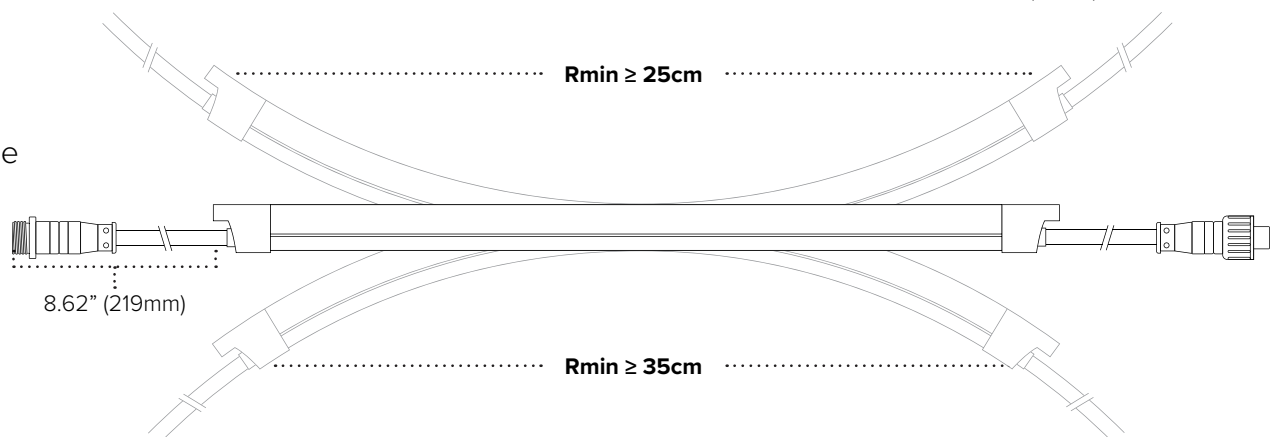

Top Profile