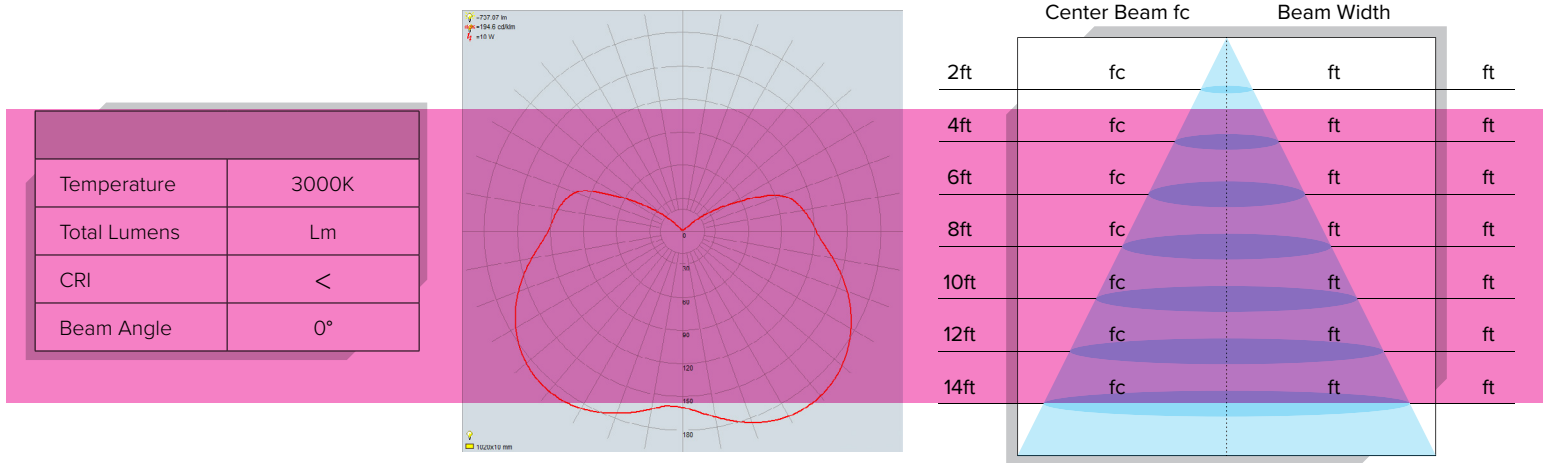

Mounting

Aluminum channel or mounting clips

Applications

Outlining building facades and roof-lines, columns and pillars, coves and eaves

Warranty

5 Years

Technical Information

Input Voltage	24V DC Constant Voltage				
Max Current	0.416A per meter / 0.127A per foot				
Max Power	10W per meter / 3.05W per foot				
Color	Ultra Warm White	Warm White	White	Bright White	Cool White
CCT/nm	2700K	3000K	4000K	5000K	6000K
Lumens	246Lm/ft	250Lm/ft	259Lm/ft	263Lm/ft	268Lm/ft
CRI	80+				
Cut Increments	50mm (1.96")				
Max Run	10 meters (32.8 feet) interconnected				
Dimming	10-100% with most TRIAC or ELV dimmers*; 0-10V Dimming capable				
Ambient Temp	-30°C (-22°F) to 80°C (176°F)**				
Rating	cETLus Listed; Indoor/Outdoor; IP67				
Rated Life	50,000 Hours				

Side Profile

Top Profile

Photometrics For additional photometric information and IES files, please visit PrizmLighting.com

Temperature	3000K
Total Lumens	Lm
CRI	<
Beam Angle	0°

Quick-Ship Order Information