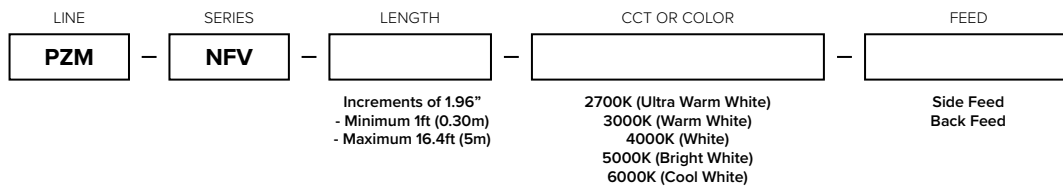

Special Order Information

Please allow 12-16 weeks for special order items

Recommended Power Supplies

SERIES	RATED POWER AVAILABLE
LED-DR Series	30W, 60W, 96W, 150W
ADPT-DRJ Series	30W, 60W, 96W