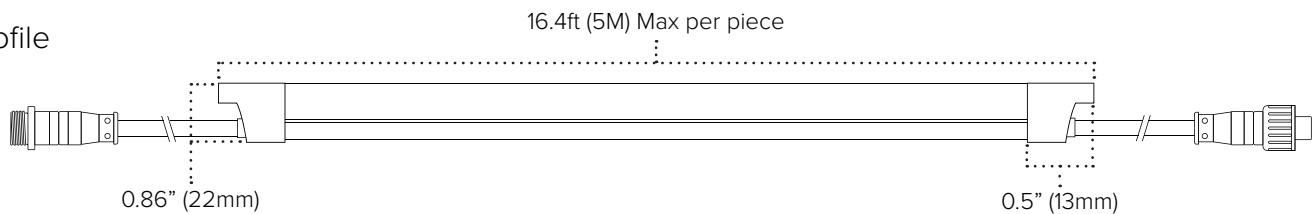

Side Profile