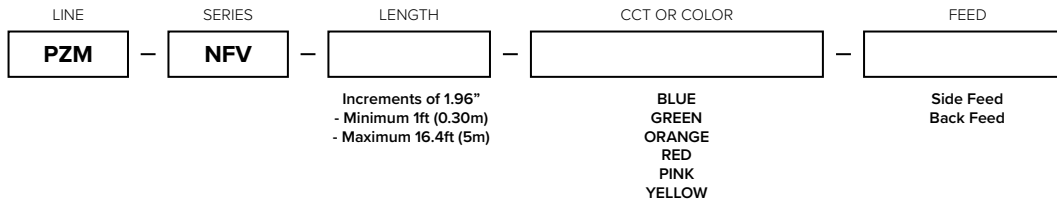

Quick-Ship Order Information

FIXTURE	ITEM NUMBER	FIXTURE	ITEM NUMBER
4FT NEOFLUX V-SERIES BLUE	PZM-NFV-4-BL	8FT NEOFLUX V-SERIES BLUE	PZM-NFV-8-BL
4FT NEOFLUX V-SERIES GREEN	PZM-NFV-4-GR	8FT NEOFLUX V-SERIES GREEN	PZM-NFV-8-GR
4FT NEOFLUX V-SERIES ORANGE	PZM-NFV-4-OR	8FT NEOFLUX V-SERIES ORANGE	PZM-NFV-8-OR
4FT NEOFLUX V-SERIES PINK	PZM-NFV-4-PI	8FT NEOFLUX V-SERIES PINK	PZM-NFV-8-PI
4FT NEOFLUX V-SERIES RED	PZM-NFV-4-RE	8FT NEOFLUX V-SERIES RED	PZM-NFV-8-RE
ACCESSORY		ITEM NUMBER	
4FT ALUMINUM CHANNEL FOR NEOFLUX V-SERIES		PZM-NFV-CHAN-4	
1FT 2PIN JUMPER CABLE FOR NEOFLUX SINGLE COLOR		PZM-NF-2JUMP1	
10FT 2PIN JUMPER CABLE FOR NEOFLUX SINGLE COLOR		PZM-NF-2JUMP10	
BAG OF 2 MOUNTING BRACKET FOR NEOFLUX V-SERIES		PZM-NFV-CLIPS	
BAG OF 10 END CAPS FOR NEOFLUX V-SERIES		PZ-NFV-END	

Special Order Information

Please allow 12-16 weeks for special order items

Recommended Power Supplies

SERIES	RATED POWER AVAILABLE
LED-DR Series	30W, 60W, 96W, 150W
ADPT-DRJ Series	30W, 60W, 96W