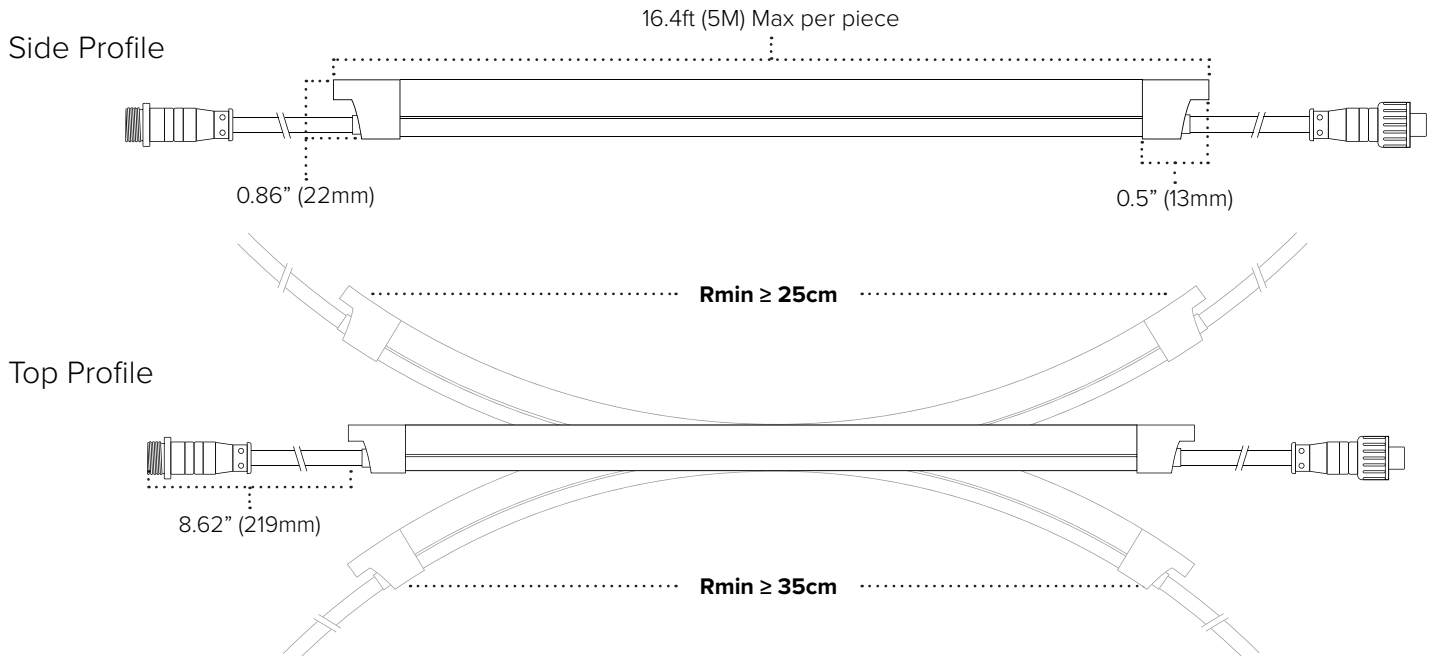

PROJECT:	TYPE:
LOCATION:	CAT:

Description

Flexible LED linear lighting that mimics the look of neon in a brighter, longer lasting format that consumes less power

Features

- PU construction provides excellent UV, salt water, chlorine, high temperature, and impact resistance
- Weatherproof IP67 outdoor rating
- Vertical flexibility (relative to light source)
- Quick-ship skus or special order options

Mounting

Aluminum channel or mounting clips

Applications

Outlining building facades and roof-lines, columns and pillars, coves and eaves

Warranty

5 Years

Technical Information

Input Voltage	24V DC Constant Voltage					
Max Current	0.416A per meter / 0.127A per foot					
Max Power	10W per meter / 3.05W per foot					
Color	Blue	Green	Orange	Pink	Red	Yellow
CCT/nm	460-470nm	515-525nm	610-620nm	445-455nm	625-635nm	590-595nm
Lumens	58Lm/ft	109Lm/ft	77Lm/ft	152Lm/ft	79Lm/ft	182Lm/ft
CRI	80+					
Cut Increments	50mm (1.96")					
Max Run	10 meters (32.8 feet) interconnected					
Dimming	10-100% with most TRIAC or ELV dimmers*; 0-10V Dimming capable					
Ambient Temp	-30°C (-22°F) to 80°C (176°F)**					
Rating	cETLus Listed; Indoor/Outdoor; IP67					
Rated Life	50,000 Hours					

Quick-Ship Order Information

FIXTURE	ITEM NUMBER	FIXTURE	ITEM NUMBER
4FT NEOFLUX V-SERIES BLUE	PZM-NFV-4-BL	8FT NEOFLUX V-SERIES BLUE	PZM-NFV-8-BL
4FT NEOFLUX V-SERIES GREEN	PZM-NFV-4-GR	8FT NEOFLUX V-SERIES GREEN	PZM-NFV-8-GR
4FT NEOFLUX V-SERIES ORANGE	PZM-NFV-4-OR	8FT NEOFLUX V-SERIES ORANGE	PZM-NFV-8-OR
4FT NEOFLUX V-SERIES PINK	PZM-NFV-4-PI	8FT NEOFLUX V-SERIES PINK	PZM-NFV-8-PI
4FT NEOFLUX V-SERIES RED	PZM-NFV-4-RE	8FT NEOFLUX V-SERIES RED	PZM-NFV-8-RE
ACCESSORY		ITEM NUMBER	
4FT ALUMINUM CHANNEL FOR NEOFLUX V-SERIES		PZM-NFV-CHAN-4	
1FT 2PIN JUMPER CABLE FOR NEOFLUX SINGLE COLOR		PZM-NF-2JUMP1	
10FT 2PIN JUMPER CABLE FOR NEOFLUX SINGLE COLOR		PZM-NF-2JUMP10	
BAG OF 2 MOUNTING BRACKET FOR NEOFLUX V-SERIES		PZM-NFV-CLIPS	
BAG OF 10 END CAPS FOR NEOFLUX V-SERIES		PZ-NFV-END	