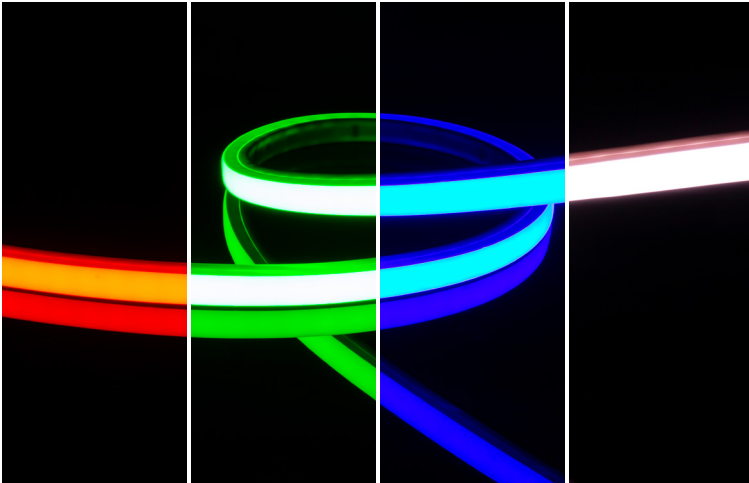

PROJECT:	TYPE:
LOCATION:	CAT:

Description

Flexible LED linear lighting that mimics the look of neon in a brighter, longer lasting format that consumes less power

Features

- PU construction provides excellent UV, salt water, chlorine, high temperature, and impact resistance
- Weatherproof IP67 outdoor rating
- Vertical flexibility (relative to light source)
- Quick-ship skus or special order options

Mounting

Aluminum channel or mounting clips

Applications

Outlining building facades and roof-lines, columns and pillars, coves and eaves

Warranty

5 Years