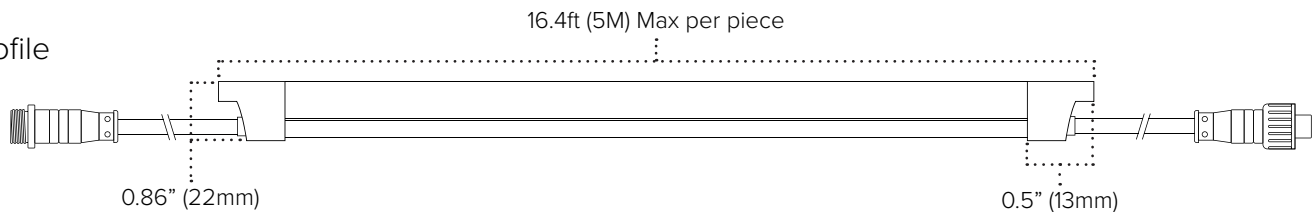

Side Profile