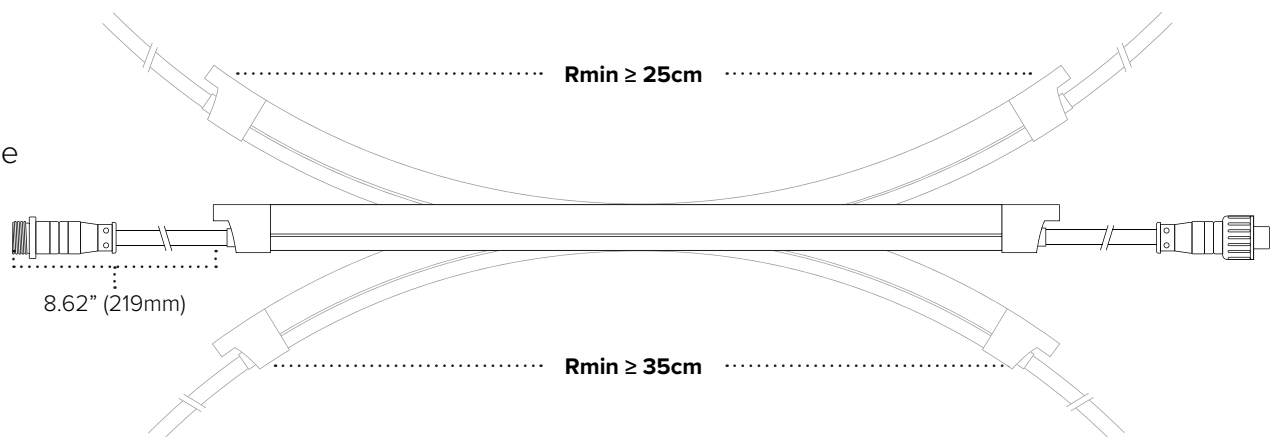

Top Profile