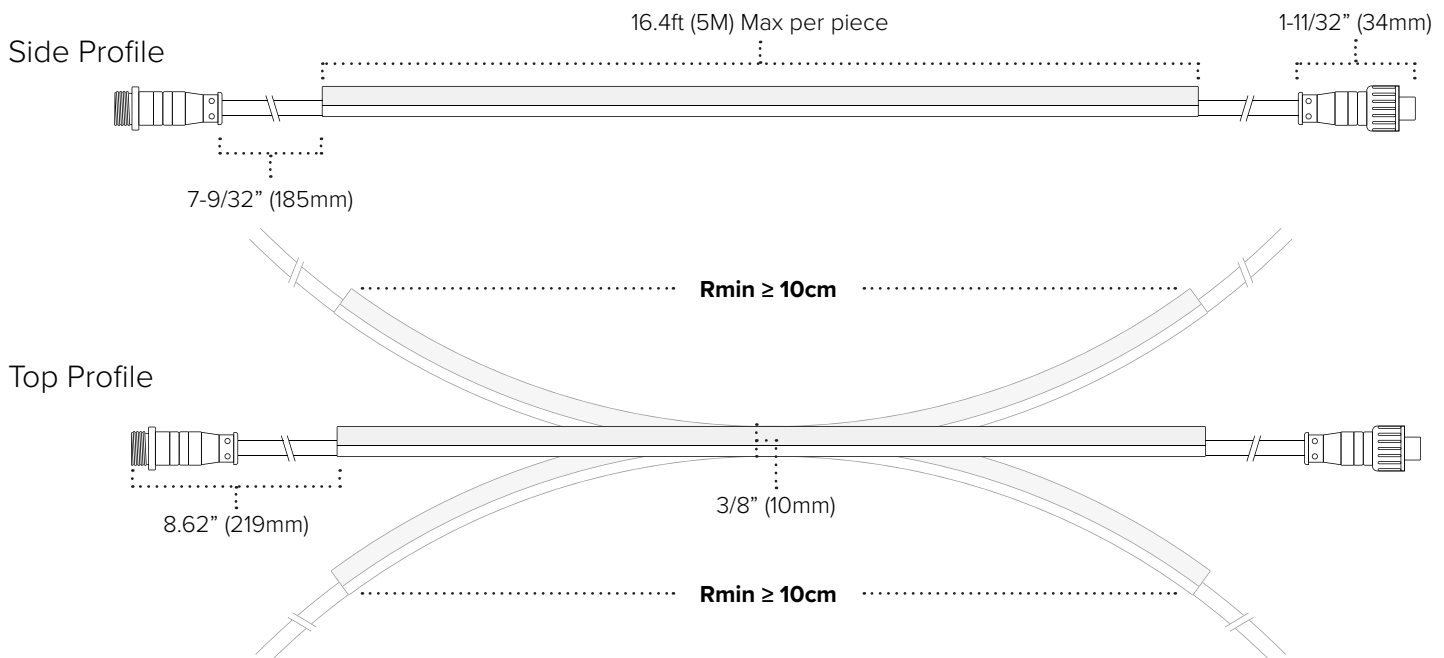

Technical Information

Input Voltage	24V DC Constant Voltage				
Max Current	0.416A per meter / 0.127A per foot				
Max Power	10W per meter / 3.05W per foot				
Color	Ultra Warm White	Warm White	White	Bright White	Cool White
CCT/nm	2700K	3000K	4000K	5000K	6000K
Lumens	207Lm/ft	210Lm/ft	213Lm/ft	216Lm/ft	219Lm/ft
CRI	80+				
Cut Increments	50mm (1.96")				
Max Run	10 meters (32.8 feet) interconnected				
Dimming	10-100% with most TRIAC or ELV dimmers*; 0-10V Dimming capable				
Ambient Temp	-30°C (-22°F) to 80°C (176°F)**				
Rating	cETLus Listed; Indoor/Outdoor; IP67				
Rated Life	50,000 Hours				

*Minimum loads may apply. Per the NEC, switched wall outlets cannot be used with wall dimmers. **Do not install during inclement weather or extreme temperature conditions (i.e. -25°C (-13°F) and below)