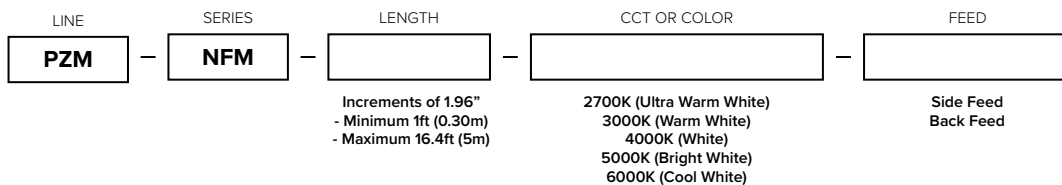

Special Order Information

Please allow 12-16 weeks for special order items

Recommended Power Supplies

SERIES	RATED POWER AVAILABLE
LED-DR Series	30W, 60W, 96W, 150W
ADPT-DRJ Series	30W, 60W, 96W