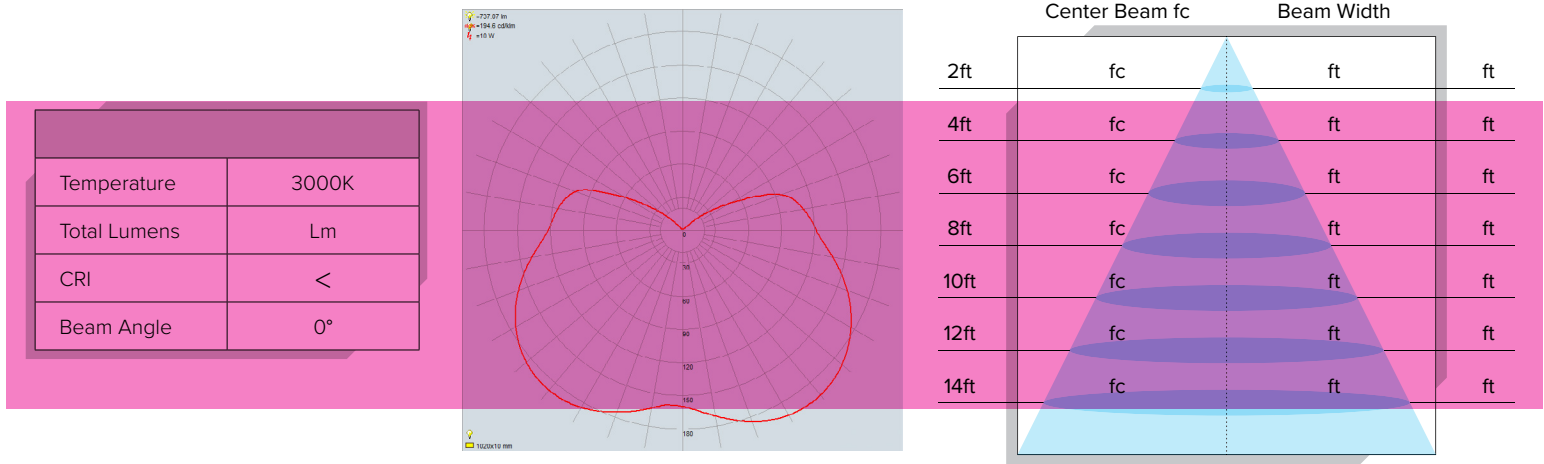

Photometrics For additional photometric information and IES files, please visit PrizmLighting.com

Quick-Ship Order Information

FIXTURE	ITEM NUMBER	FIXTURE	ITEM NUMBER
4FT OMNILUX WARM WHITE 3000K	PZM-NFM-4-WW	8FT OMNILUX WARM WHITE 3000K	PZM-NFM-8-WW
4FT OMNILUX BRIGHT WHITE 5000K	PZM-NFM-4-WH	8FT OMNILUX BRIGHT WHITE 5000K	PZM-NFM-8-WH
ACCESSORY		ITEM NUMBER	
4FT ALUMINUM CHANNEL FOR OMNILUX SERIES		PZM-NFM-CHAN-4	
1FT 2PIN JUMPER CABLE FOR NEOFLUX SINGLE COLOR		PZM-NF-2JUMP1	
10FT 2PIN JUMPER CABLE FOR NEOFLUX SINGLE COLOR		PZM-NF-2JUMP10	
BAG OF 2 MOUNTING BRACKET FOR OMNILUX SERIES		PZM-NFM-CLIPS	
BAG OF 10 END CAPS FOR OMNILUX SERIES		PZ-NFM-END