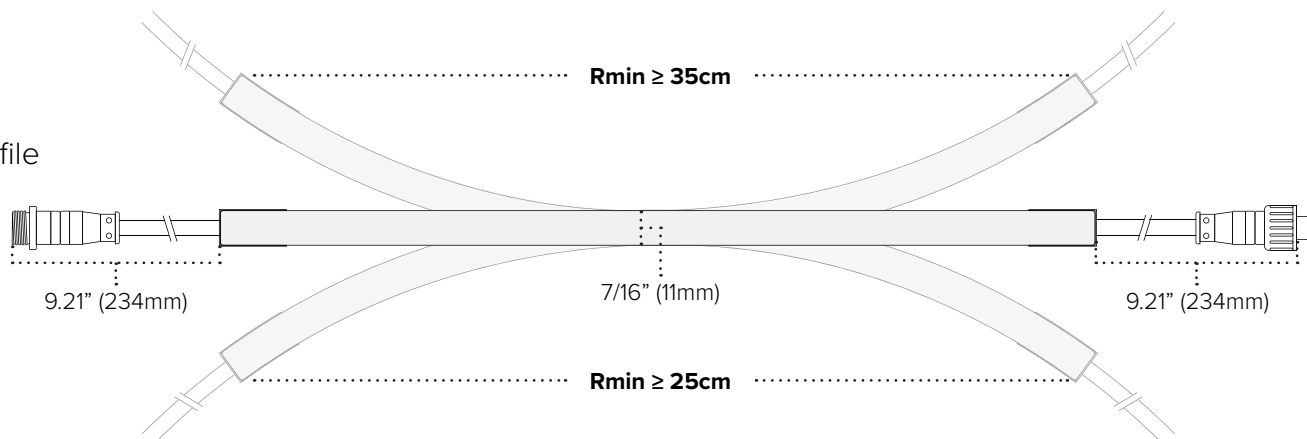

Top Profile