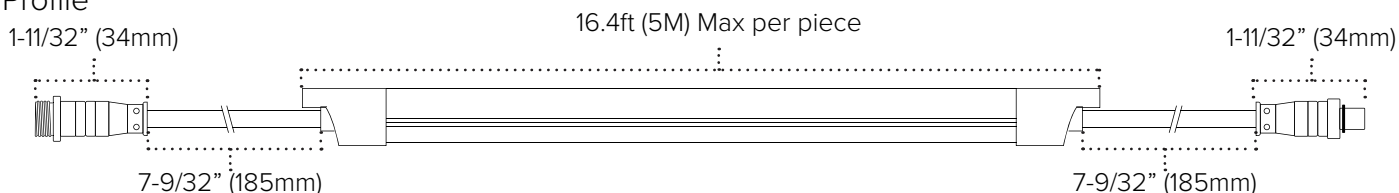

Side Profile