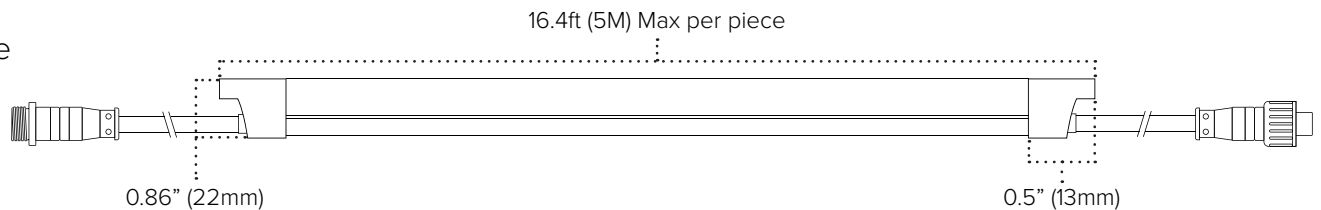

Side Profile