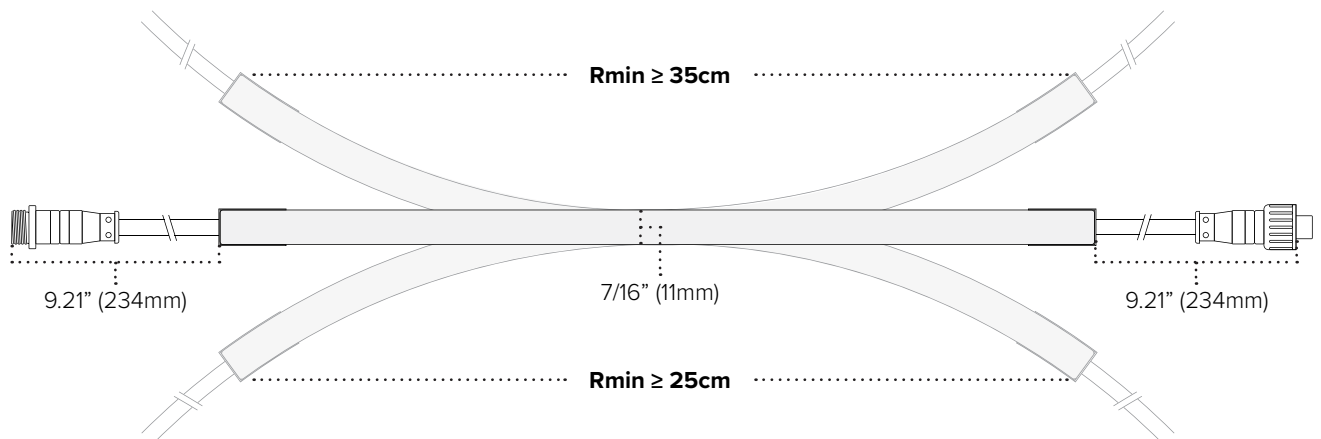

Top Profile