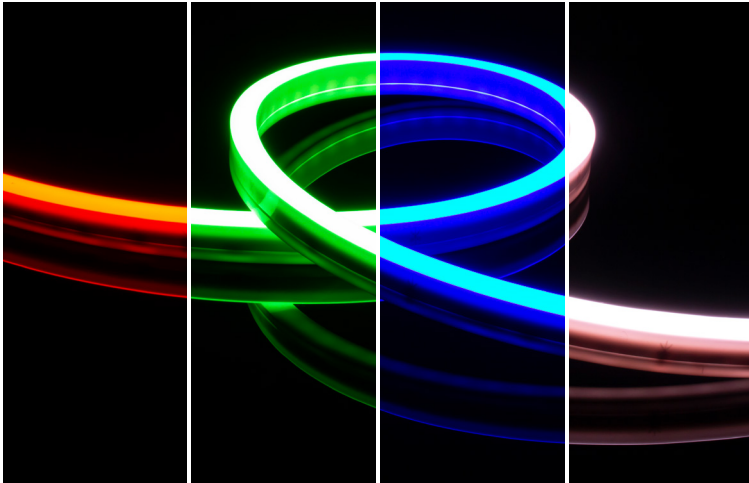

PROJECT: TYPE:

LOCATION: CAT:

Description

Flexible LED linear lighting that mimics the look of neon in a brighter, longer lasting format that consumes less power

Features

- PU construction provides excellent UV, salt water, chlorine, high temperature, and impact resistance
- Weatherproof IP67 outdoor rating
- Lateral flexibility (relative to light source)
- Quick-ship skus or special order options

Mounting

Aluminum channel or mounting clips

Applications

Outlining building facades and roof-lines, columns and pillars, coves and eaves

Warranty

5 Years