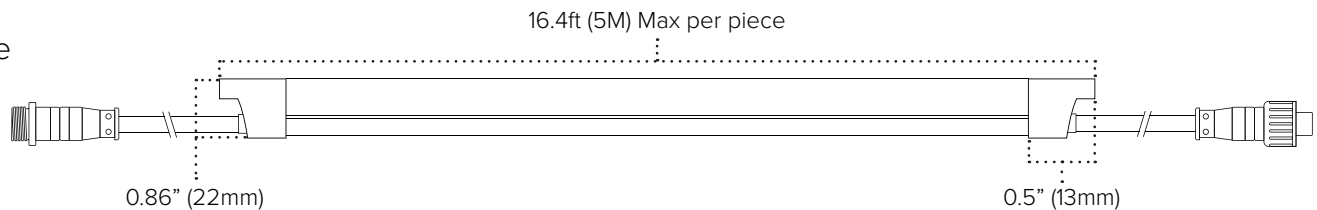

Side Profile