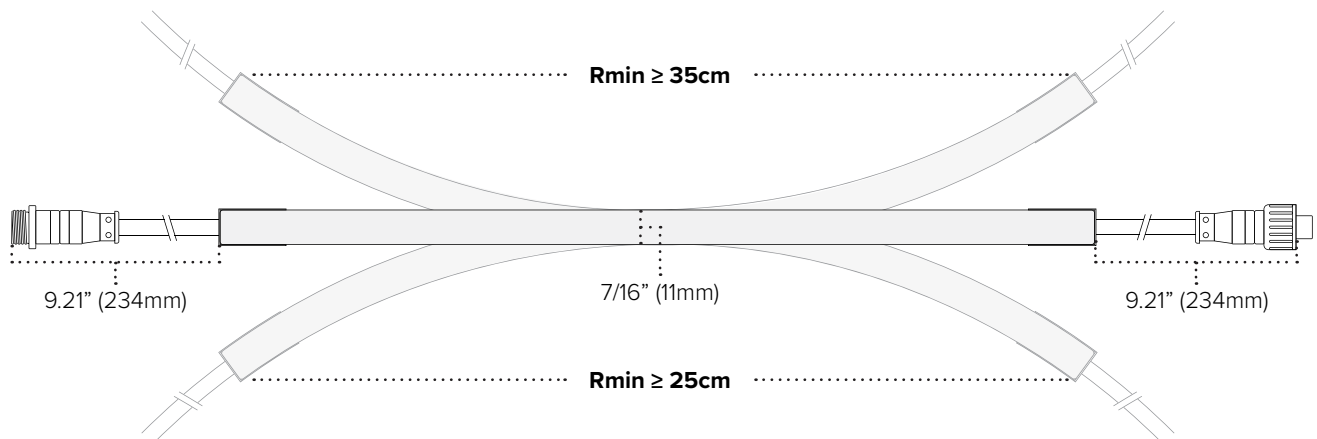

Top Profile